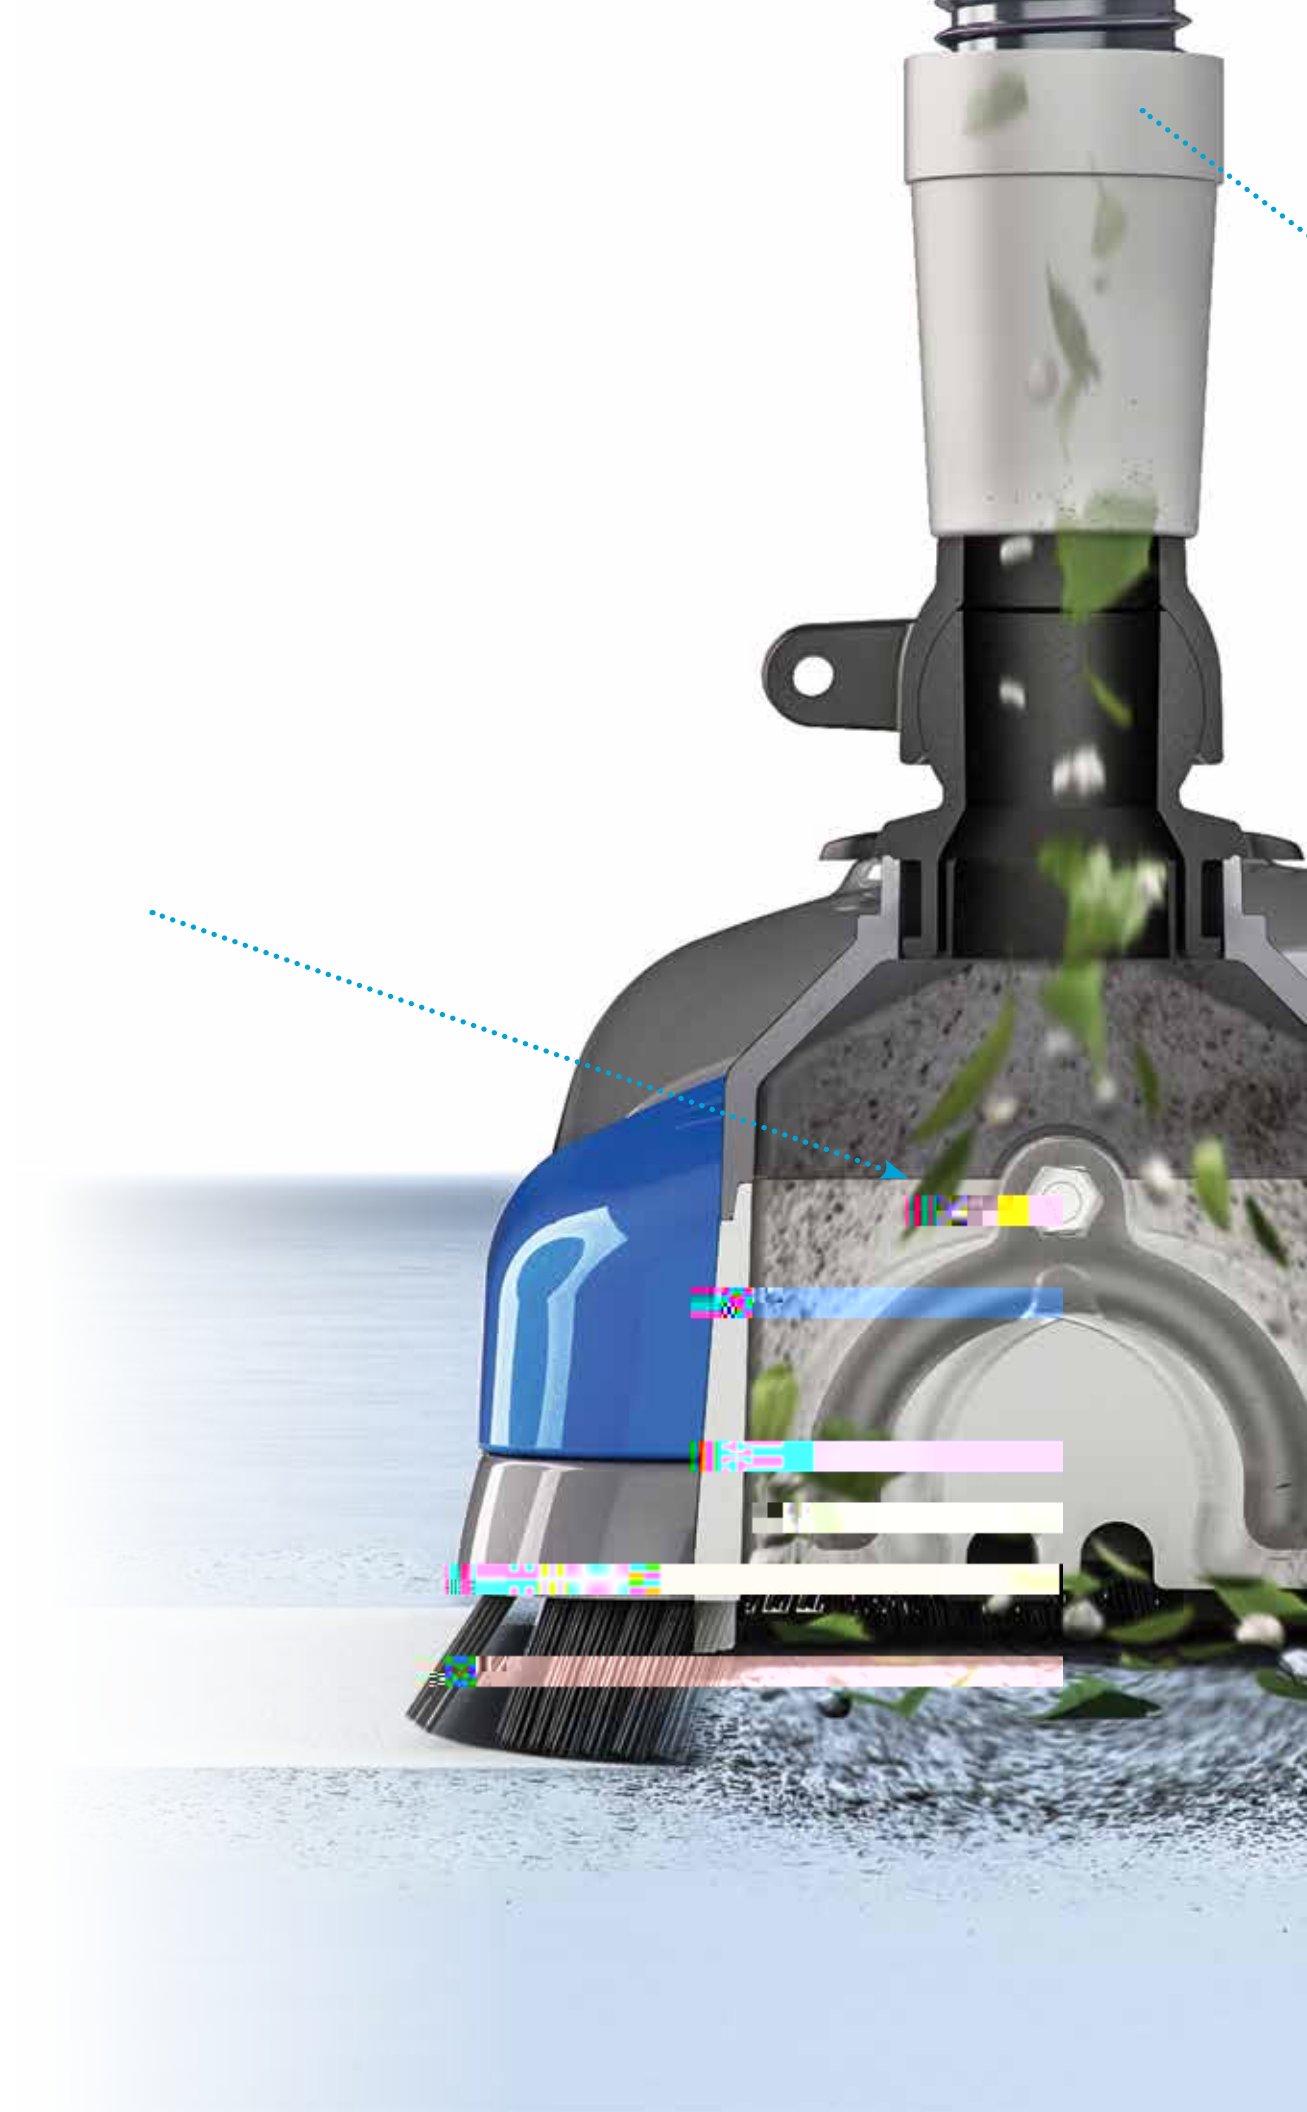

DORADO®

SUCTION-SIDE INGROUND POOL CLEANER

FAST, EASY ATTACHMENT

Attach to the hose connection, and Do it with the Do it Right

15-Inch-Wide Cleaning Path

Catch more dirt and debris in a single pass for a faster clean

DEBRIS CAN'T HIDE

Bevel-Drive Technology combine deep-cleaning scrubbing action and a more efficient action

Oversized Vacuum Inlet

Debris small and large debris