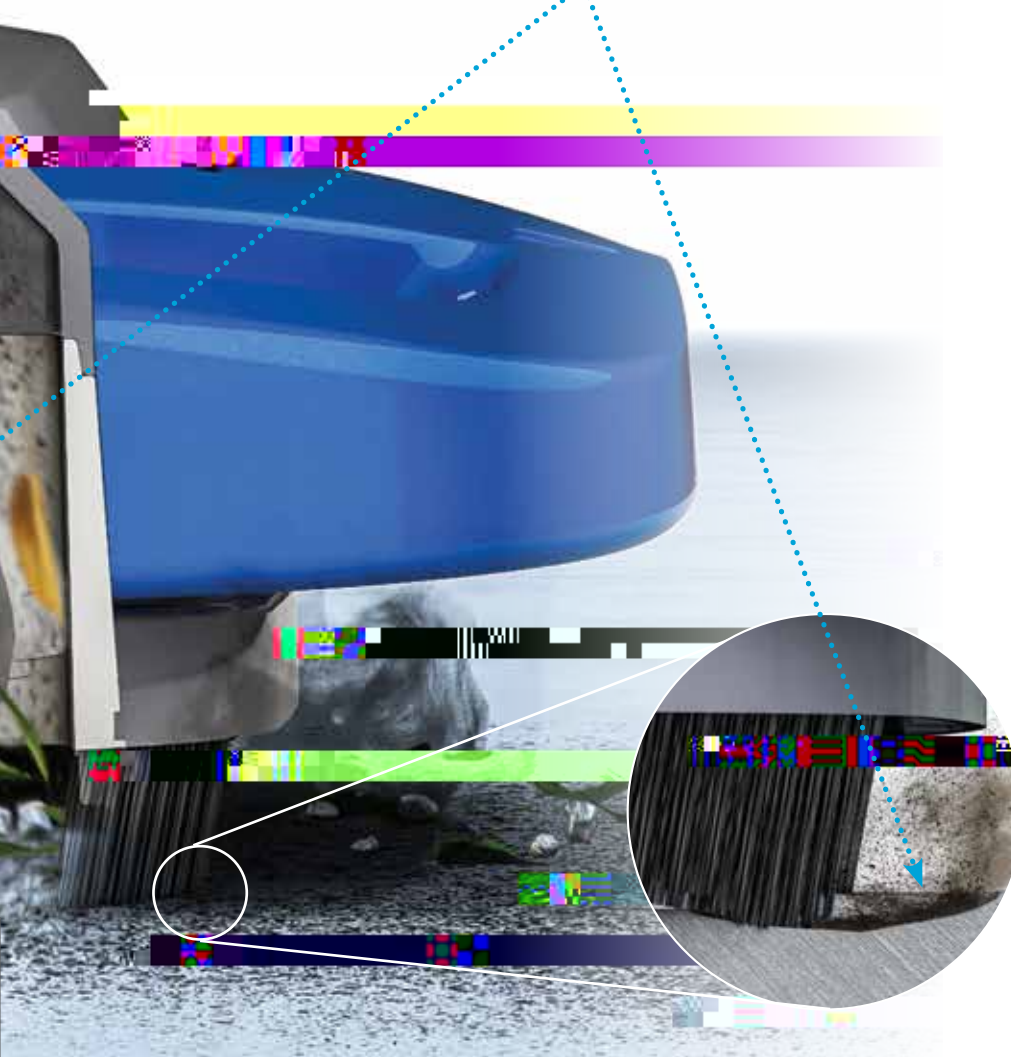

DORADO®

SUCTION-SIDE INGROUND POOL CLEANER

FAST, EASY ATTACHMENT

Attach to the hose connection, and Do it with the Do it Right

15-Inch-Wide Cleaning Path

Catch more dirt and debris in a single pass for a faster clean

DEBRIS CAN'T HIDE

Bevel-Drive Technology combine deep-cleaning scrubbing action and a more efficient action

Oversized Vacuum Inlet

Debris small and large debris