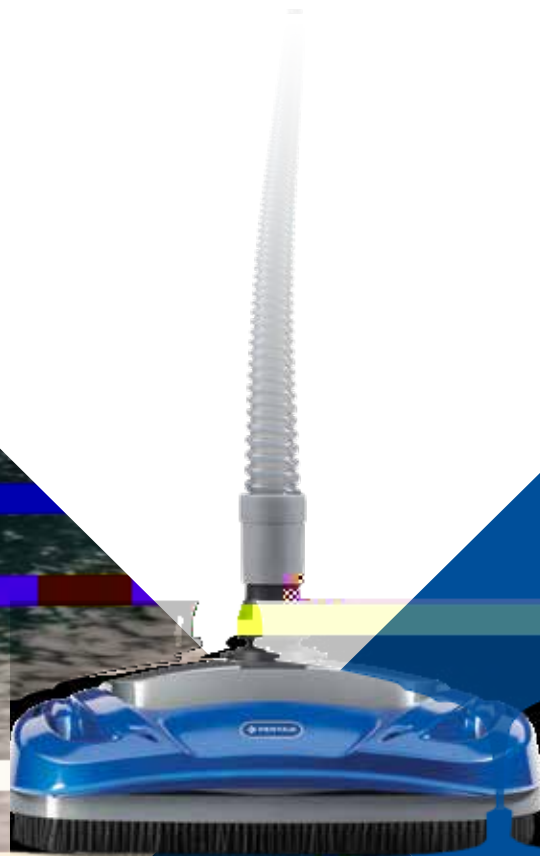

DORADO®

SUCTION-SIDE INGROUND POOL CLEANER

FAST, EASY ATTACHMENT

Attach to the hose connection, and Do it with the Do it Right

15-Inch-Wide Cleaning Path

Catch more dirt and debris in a single pass for a faster clean

DEBRIS CAN'T HIDE

Bevel-Drive Technology combine deep-cleaning scrubbing action and a more efficient action

Oversized Vacuum Inlet

Debris small and large debris