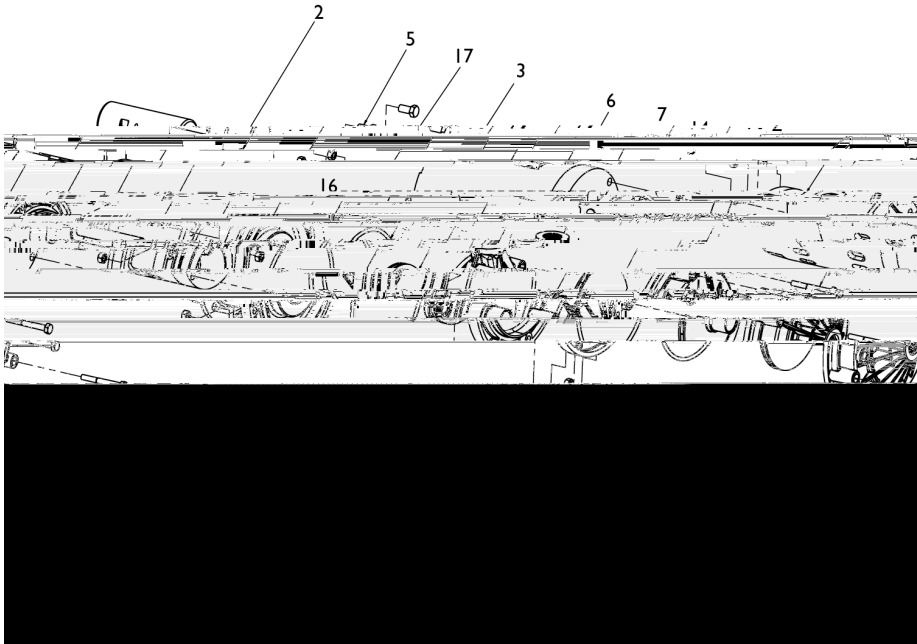

BOOSTER PUMP REPLACEMENT PARTS

Item	Part No.	Qty.	Description
BOOSTER PUMP			
1	LA41	1	Pump stand 99, complete with rubber grommets
2	LA10NS	1	Motor, 230/115 V, 1 ph, 60 hz, 6.5/13 A
3	LA295 *	1	Seal bracket
4	LA136	2-PK	Bolt 3/8-16 x 1-1/4 in., 2 req.
5	LA135	2-PK	Bolt 3/8-16 x 3/4 in., 2 req.
6	LA415 *	1	O-ring for seal bracket
7	071734S	1	Seal (PS1000) - Set includes both cap and bellows
14	LA05L *	1	Impeller (new style)
14	LA02L	1	Impeller (old style)
15	LA39534 *	1	Volute
16	LA115	2-PK	Bolt
17	LA125	2-PK	Nut
18	LA375 *	1	