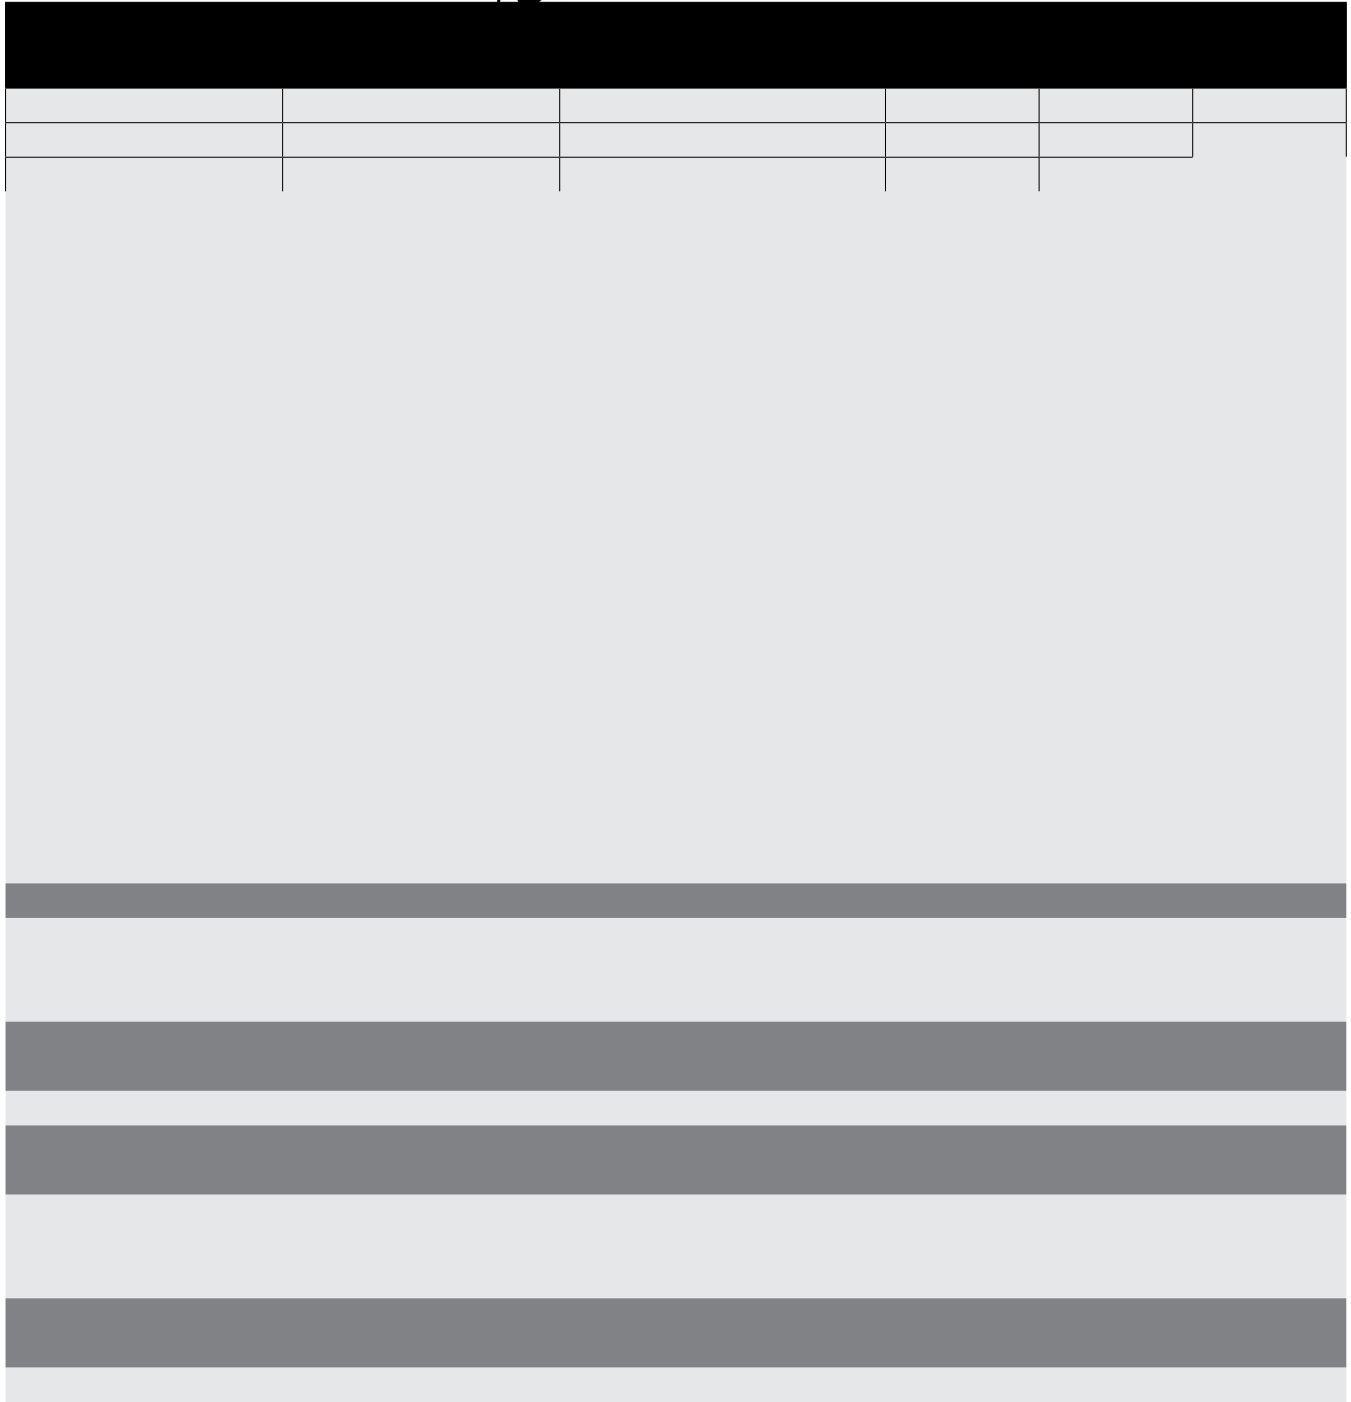

BE E E VT SERIES

FAI BA

FLOW SERIES FAIRBANKS NIJHUIS / BERKELEY	FLOW SERIES LAYNE & BOWLER / VERTILINE	IMPELLER PART NUMBER (NO WEAR RING)	VANE TIP WIDTH (IN)	FULL DIAMETER (IN)	ANGLE (DEGREE)
6A	6DRELC	LV4455023 2660F	3/16	4.40	12.50°
6B	6DRMC	LV4455024 2660F	3/16	4.44	9.50°
6D	6RKLC	LV4455025 2660F	1/4	4.62	20.00°
6F	6RKHC	LV4455026 2660F	3/16	4.40	20.00°
6G	6GM	LV4455018 2660F	1/16	4.40	23.00°
6J	6GH	LV4455019 2660F	1/16	4.40	23.00°
7A	7CL	LV4455083 2660F	1/16	5.50	25.00°
7D	7CM	LV4455082 2660F	1/16	5.50	25.00°
7B	7CEH	LV4455084 2660F	1/16	5.50	25.00°
8B	8URHC	LV4455110 1140F	5/16	6.00	16.75°
8P	8RL	LV4450549 2660F	1/16	5.97	25.00°
8T	8RM	LV4450550 2660F	1/16	5.97	25.00°
8V	8RH	LV4450551 2660F	1/16	5.97	25.00°
8U	8TM	LV4455124 2660F	5/16	6.34	33.00°
8W	8TH	LV4455125 2660F	5/16	6.34	33.00°
10VT-250		M16080	1/16	7.692	25.00°
10VT-300		M16081	1/16	7.70	26.00°
10VT275 (closed)		M17139	1/16	7.77	25.30°
10VT400 (closed)		M17058	1/16	8.00	35.00°
10VT550 (closed)		M16734	1/16	8.00	35.00°
10VT700 (closed)		M16735	3/32	8.00	35.00°
10VT900 (closed)		M17148	3/32	8.00	39.90°
10VT1150 (closed)		M16737	1/16	8.00	50.10°
10VT1500 (closed)		M16738	3/32	8.00	29.30°
10VT275 (semi-open)		M17140	1/16	7.77	25.30°
10VT400 (semi-open)		M17059	1/16	8.00	35.00°
10VT550 (semi-open)		M16744	1/16	8.00	35.00°
10VT700 (semi-open)		M16745	3/32	8.00	35.00°
10VT900 (semi-open)		M17149	3/32	8.00	39.90°
10VT1150 (semi-open)		M16747	1/16	8.00	50.10°
10VT1500 (semi-open)		M16748	3/32	8.00	29.30°
10A	10RKLC	LV4455274 2660F	5/16	7.62	21.50°
10B	10RKHC	LV4455275 2660F	1/4	7.62	17.00°
10D	10RKEH	LV4455276 2660F	1/8	7.68	20.50°
10G	10TLC	LV4455277 2660F	1/8	7.96	28.00°
10J	10THC	LV4455278 2660F	1/8	7.96	23.50°
10K	10FHM	LV4450402 2660F	1/8	8.00	40.00°
10N	10FHH	LV4450403 2660F	1/8	8.00	40.00°

BE E E VT SERIES

FAI BA (LAYNE & BOWLER, VERTI-LINE)

A C A A A E

5661 NORTH GOLDEN STATE BLVD., FRESNO, CA 93725 1300
PH: 559 266 0516 ORDERS FAX: 559 266 5341

3601 FAIRBANKS AVENUE, KANSAS CITY, KANSAS 66106
PH: 913 371 5000 ORDERS FAX: 913 748 4025

www.B...

www.Fa ba ...

B ...