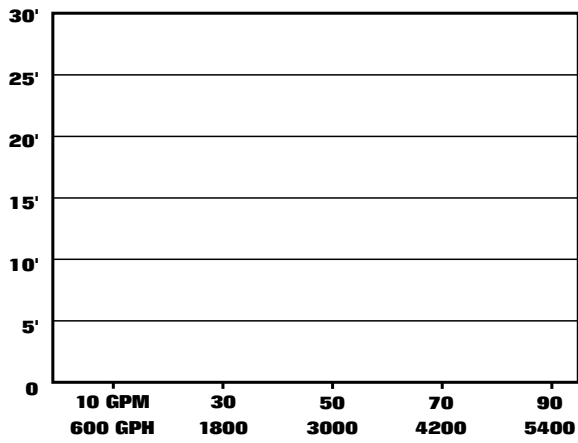

PERFORMANCE CURVE

**5-YEAR
WARRANTY**