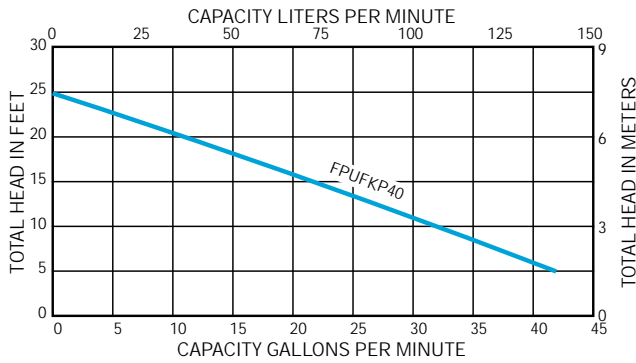

4/10 HP
FLOOD KIT

- Durable corrosion resistant thermoplastic pump (FPOS3000X)
- High performing pump draws water down to 7/16"
- 25' durable cloth hose is easy to attach with corrosion resistant cam locks (MHC25)
- Storage and carrying cage can also be used to filter large debris during dewatering

PERFORMANCE CURVE

PERFORMANCE

FPUFKP40	4/10	3,000	2,500	1,900	1,320	750	25'	1-1/4"	Manual	15'	1/4"
----------	------	-------	-------	-------	-------	-----	-----	--------	--------	-----	------

ORDERING INFORMATION