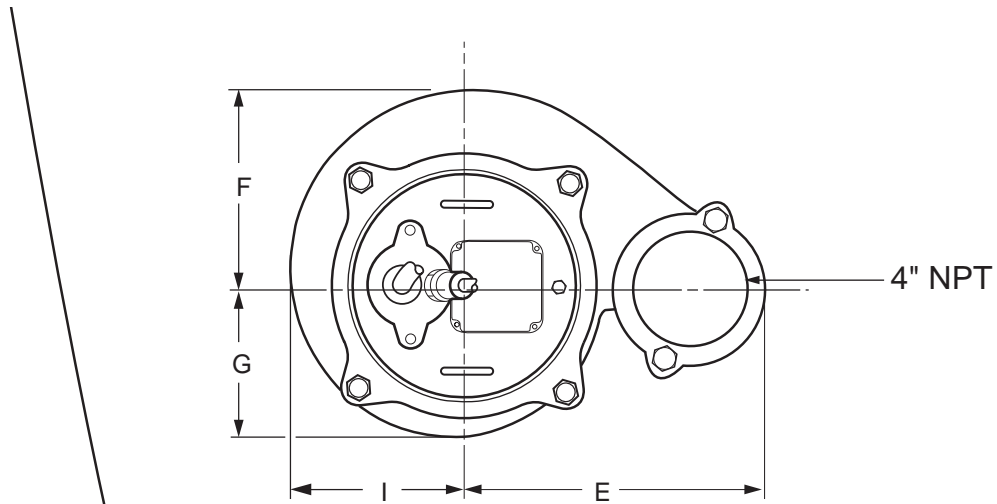

Dimensional Data – SB4SD

	A	B	C	D	E	F	G	H	I
SB4SD	29	11-1/4	8-9/32	6-5/8	11-1/8	7-1/8	5-15/16	23-1/2	6-1/2

ALL DIMENSIONS IN INCHES
 NOTE: CASTING DIMENSIONS MAY VARY ± 1/8"