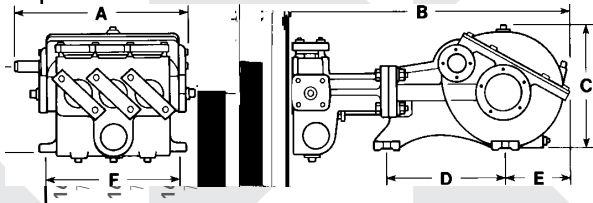

# E54-30, E70-23, E80-20, E110-14 HIGH PRESSURE RECIPROCATING PUMPS

A high performance reciprocating pump line suited for varied and tough applications that require dependable flow and pressure.

The E-Series line Pentair's manufacturing expertise and understanding of applications to provide a pump that is perfect for every high pressure job. At Pentair, we know what you need and we deliver. For more details, contact your Pentair sales representative or customer service at 419-289-1144.

Catalog Number	3.95
285	

80-20	2000	3.95
110-14	1477	3.95

\*Hydraulic driven unit shown. Shaft drive available.