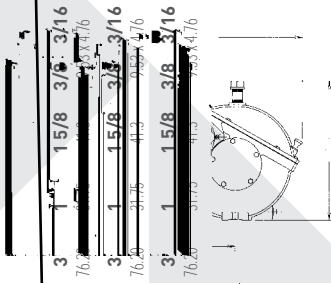

# E54-30, E70-23, E80-20, E110-14 HIGH PRESSURE RECIPROCATING PUMPS

A high performance reciprocating pump line suited for varied and tough applications that require dependable flow and pressure.

The E-Series line Pentair's manufacturing expertise and understanding of applications to provide a pump that is perfect for every high pressure job. At Pentair, we know what you need and we deliver. For more details, contact your Pentair sales representative or customer service at 419-289-1144.

Catalog Number	3.95
285	

80-20	2000	3.95
110-14	1477	3.95

\*Hydraulic driven unit shown. Shaft drive available.