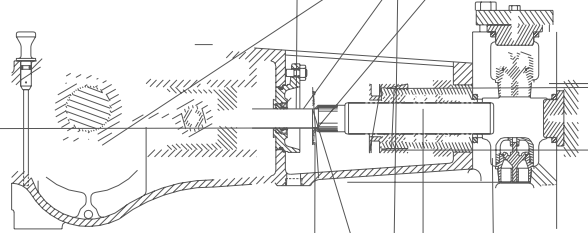

APLEX SERIES QUINTUPLEX PLUNGER PUMP

SC-80 (H)

MYERS APLEX SERIES SC-80(H) QUINTUPLEX PLUNGER PUMP

1.375	2.250	3558	0.0723	14.5	21.7	28.9	36.2	43.4
1.250	2.250	4306	0.0598	12.0	17.9	23.9	29.9	35.9
1.125	1.750	5316	0.0484	9.7	14.5	19.4	24.2	29.0
1.000	1.750	6500	0.0383	7.7	11.5	15.3	19.1	23.0
"hp REQUIRED @ RPM"				33.5	50.1	66.7	83.4	100.0