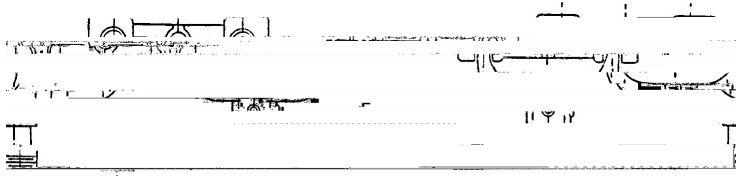

RWG & RWGX 125 RAIL SYSTEM PARTS LIST FOR 2HP GRINDER PUMPS

Ref.				

1101 MYERS PARKWAY
ASHLAND, OHIO USA 44805
419-289-1144

490 PINEBUSH ROAD, UNIT #4
CAMBRIDGE, ONTARIO, CANADA N1T 0A5
800-363-PUMP

WWW.FEMYERS.COM