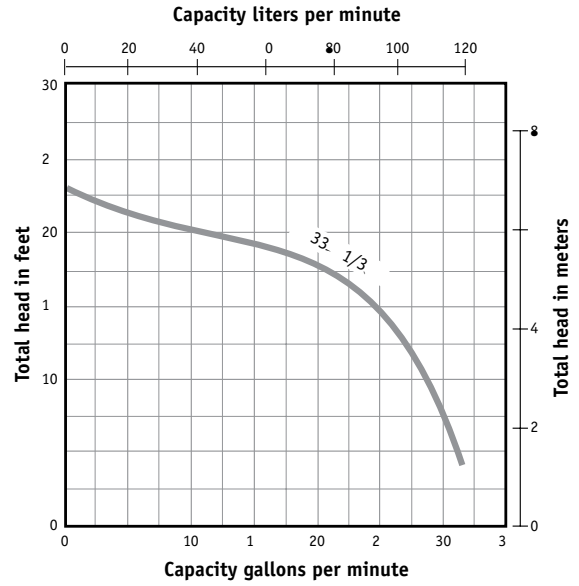

APPLICATIONS

Basement, laundry, and utility room drainage.

SPECIFICATIONS

- Capacities** 31 GPM (117 LPM)
- Shut-off Head** 23' (7 m)
- Operation:** On 9.94 (252 min), Off 4.06 (103 min)
- Solids Handling** 1/2" (12.7 mm)
- Liquids Handling** Domestic wastewater
- Intermittent Liquid Temperature** Up to 140°F (60°C)
- Motor/Electrical Data** 1/3 HP, 115V, 9A, 1.0, 60Hz
- Acceptable pH Range** 5-9
- Shaft Seal** Teflon, 11A, cast iron, stainless steel
- Housing** Cast iron
- Power Cord** 10' and 20', 16/3, SJTW, SJTW-A
- Discharge, NPT** 1-1/2"
- Min. Sump Diameter** 12" (304.8 mm)

Overload Protection

Overload protection to prevent motor burnout.

Heat Safety

Oil-filled motor for heat dissipation and safety.

ORDERING INFORMATION

Catalog Number	HP	Volts	Phase/Cycles	Amps	Discharge Size	Switch Type	Cord Length	Approx. Wt. Lbs.
SSM331M1C	1/3	115	1/60	9	1-1/2"	Manual	20'	28
SSM331P-1	1/3	115	1/60	9	1-1/2"	Tethered/Auto	10'	28
SSM331PC-1	1/3	115	1/60	9	1-1/2"	Tethered/Auto	20'	28
SSM331PV1	1/3	115	1/60	9	1-1/2"	Vertical/Auto	10'	28
SSM331PV1C	1/3	115	1/60	9	1-1/2"	Vertical/Auto	20'	28945

MYERS®

33

DIMENSIONS

PUMP PERFORMANCE

293 : 888-987-8677
 A A 53115 A : 800-426-9446

490 : 800-363-7867
 A A A 4 A A 1 0A5 A : 888-606-5484