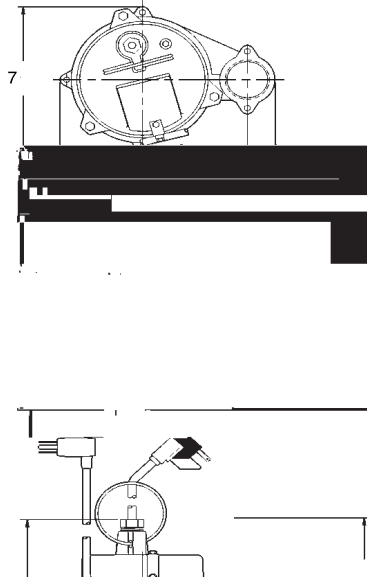

Overload Protection

Overload protection to prevent motor burnout.

Heat Safety

Oil-filled motor for heat dissipation and safety.

ORDERING INFORMATION

Catalog Number	HP	Volts	Phase/Cycles	Amps	Discharge Size	Switch Type	Cord Length	Approx. Wt. Lbs.
SSM331M1C	1/3	115	1/60	9	1-1/2"	Manual	20'	28
SSM331P-1	1/3	115	1/60	9	1-1/2"	Tethered/Auto	10'	28
SSM331PC-1	1/3	115	1/60	9	1-1/2"	Tethered/Auto	20'	28
SSM331PV1	1/3	115	1/60	9	1-1/2"	Vertical/Auto	10'	28
SSM331PV1C	1/3	115	1/60	9	1-1/2"	Vertical/Auto	20'	28945

MYERS®

33

DIMENSIONS

PUMP PERFORMANCE

293 : 888-987-8677
 A A 53115 A : 800-426-9446

490 : 800-363-7867
 A A A 4 A A 1 0A5 A : 888-606-5484